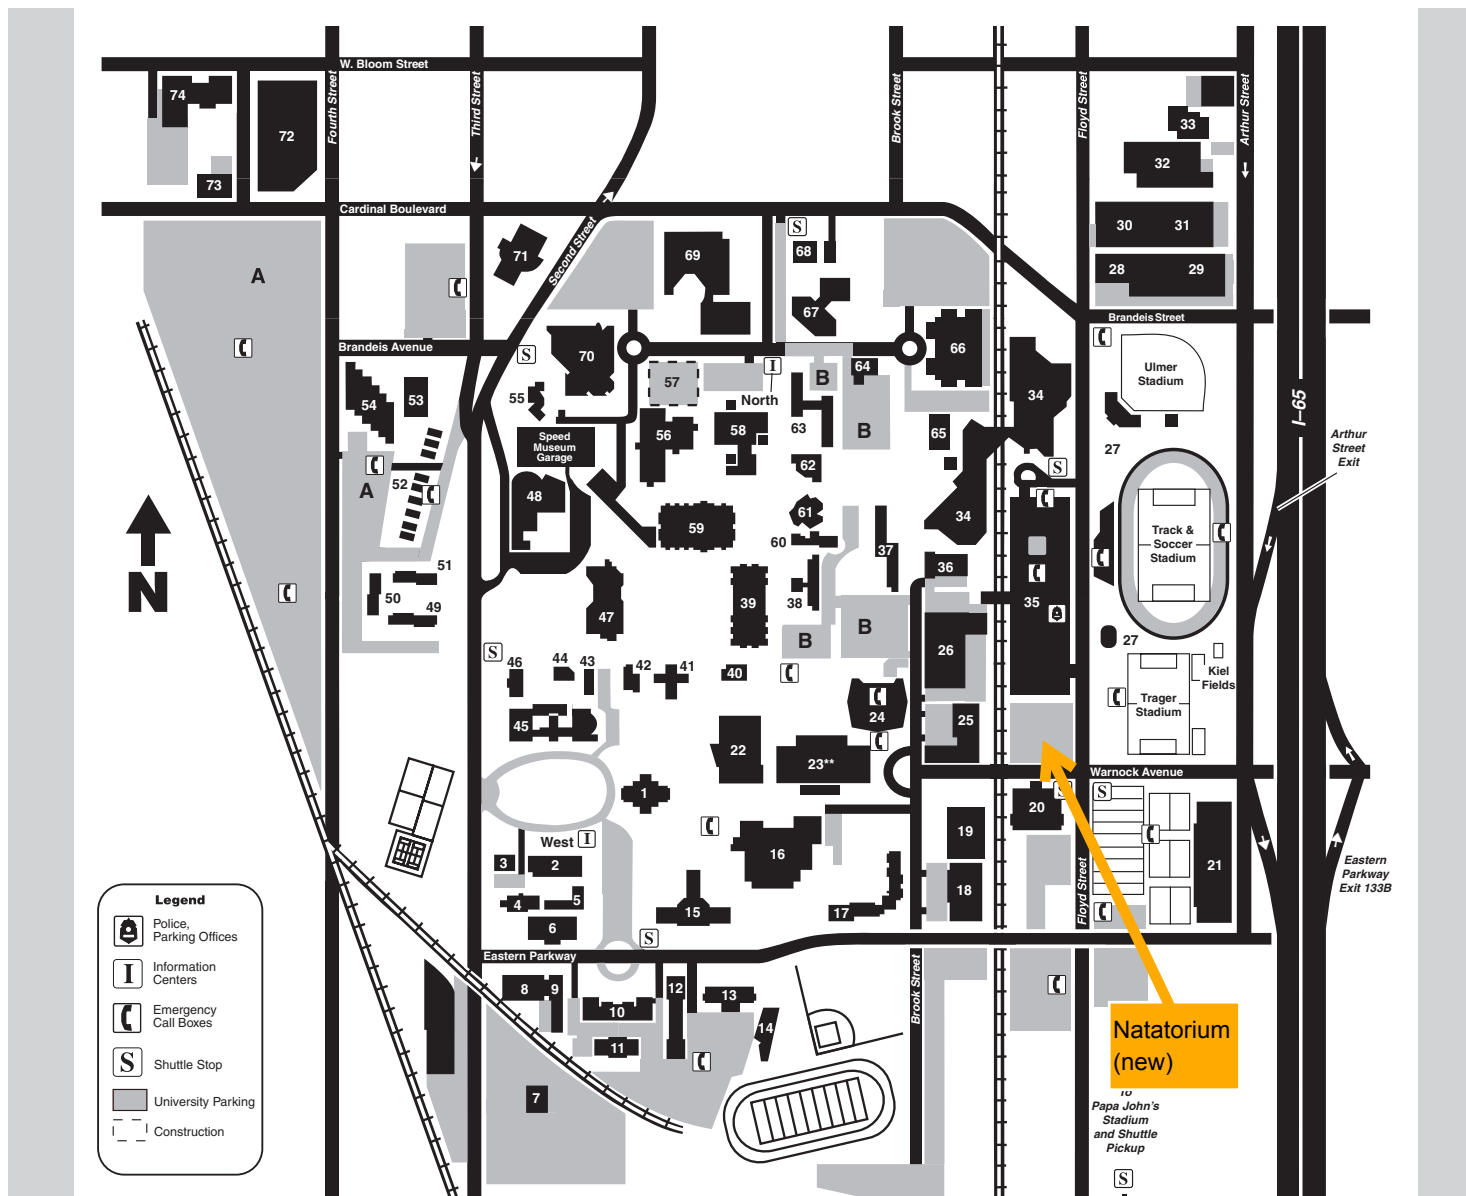

U of L Campus Map

Building Index

23 Academic Building (Lutz Hall)	33 Environ. Protection Services Cntr.	45 Law, Brandeis School of	12 Speed, W.S., Hall
5 Administrative Annex	13 Ernst Hall	59 Life Sciences Building	19 Steam and Chilled Water Plant
32 Archaeological Survey/ Transportation Center	35 Floyd Street Parking Structure	54 Louisville Hall	38 Stevenson Hall
62 Baptist Campus Center	30 Floyd Street Warehouse	23 Lutz Hall (Academic Building)	** Stoddard Johnston Building, 2301 E. Bradley
21 Bass-Rudd Tennis Center	50 Football Residence Hall	3 McCandless Hall	56 Strickler Hall
31 Belknap Operations Center	42 Ford Hall	63 Miller Hall	34 Swain Student Activities Center
39 Bingham Humanities Building	49 Fraternity Complex	16 Miller Information Technology Center	36 Student Health and Counseling Center
45 Brandeis School of Law	52 Fraternity/Sorority Houses	64 Minority Services Building	20 Studio Arts/HPES Building
2 Brigman Hall	41 Gardiner Hall	69 Music, School of	21 Tennis Center, Bass-Rudd
44 Brodschi Hall	57 Gheens Science Hall and Rauch Planetarium (under construction)	15 Natural Sciences Building	71 The Playhouse
70 Business and Public Administration, College of	40 Gottschalk Hall	46 Oppenheimer Hall	37 Threlkeld Hall
27 Cardinal Park	1 Grawemeyer Hall	** Papa John's Cardinal Stadium (2800 S. Floyd St.)	68 Unitas Tower
50 Center Hall	26 Houchens Building	60 Overseers Honors House	66 University Club & Alumni Center
28 Central Receiving	** Hughes Building (Floyd & Lee St.)	14 Parkway Field House	** University Park Apts. (Eastern Pkwy. & Preston St.)
17 Chemistry Building	** Humana Gymnasium, 2305 E. Bradley	4 Patterson Hall	73 University Planning, Design and Construction
24 Crawford Gymnasium	39 Humanities Building (Bingham Humanities Building)	29 Personnel Services Building	53 University Tower
58 Davidson Hall	61 Interfaith Center	65 Red Barn	74 Urban Studies Institute
18 Development & Univ. Relations	44 International Cntr. (Brodschi Hall)	55 Robbins Hall	8 Vogt, Henry Building
6 Dougherty Hall	51 International House	9 Sackett Hall	49 Wellness House
67 Education, School of	72 Johnson (Bettie Taylor) Apartments	22 Schneider Hall	45 Wilson Wyatt Hall (Brandeis School of Law)
47 Ekstrom Library	43 Jouett Hall	25 Service Complex	**Not indicated on map
7 Engineering Graphics	11 Kersey Library of Engineering, Physical Science & Technology	52 Sorority/Fraternity Houses	
		10 Speed, J.B. (Main) Building	
		48 Speed, J.B., Art Museum, 2035 S. Third St.	